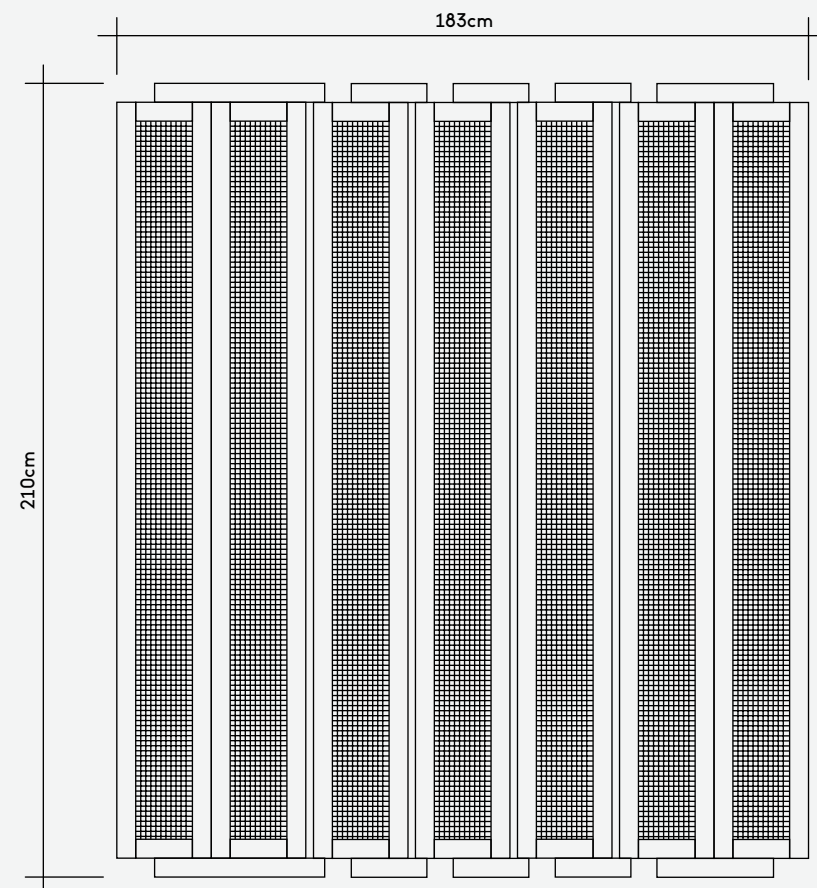

Henley Street
by Yabu Pushelberg

MAN OF PARTS

Henley Street

Designer
Yabu Pushelberg

Origin
The Netherlands

Lead Time
Ex-Works Germany
10 - 12 weeks

Transit Time
to Europe
1 - 2 weeks

Transit Time
to North America
4 - 6 weeks

[Configure at
manofparts.com](https://manofparts.com)

Product Specifications

Paravent	
Dimensions	183cm W x 4cm D x 210cm H
Weight	67kg
Packaged Dimensions	237cm W x 82cm D x 65cm H
Packaging Type	Crate
Packaged Weight	146kg