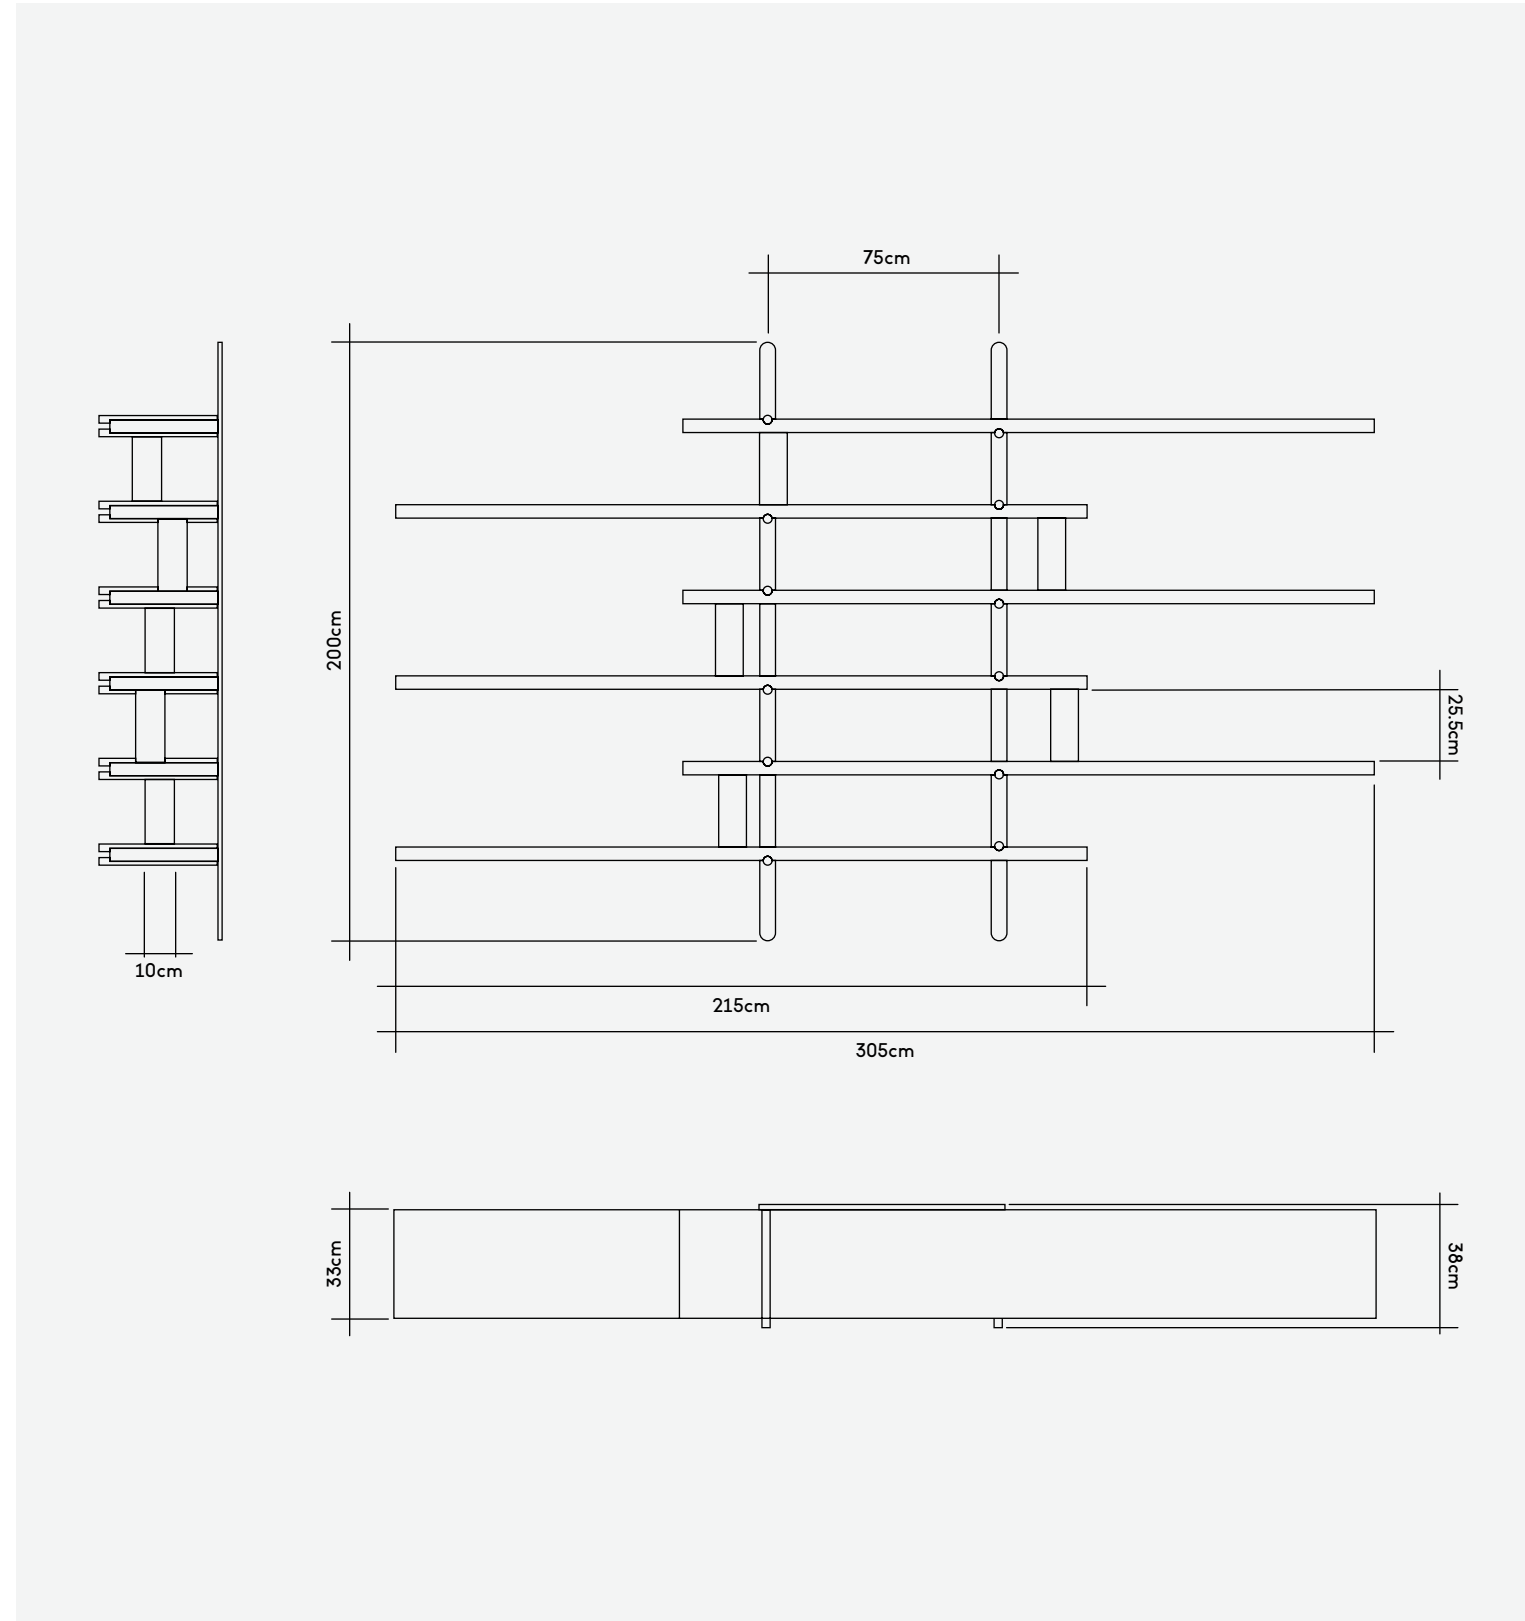

Ladder Street
by Yabu Pushelberg

MAN OF PARTS

Ladder Street

Designer
Yabu Pushelberg

Origin
The Netherlands

Lead Time
Ex-Works Germany
10 weeks

Transit Time
to Europe
1 - 2 weeks

Transit Time
to North America
4 - 6 weeks

[Configure at
manoparts.com](https://manoparts.com)

[View Custom
Registry](#)

Product Specifications

| | |
|---------------------|----------------------------|
| Wall Unit | |
| Dimensions | 305cm W x 38cm D x 200cm H |
| Weight | 216kg |
| Packaged Dimensions | 256cm W x 131cm D x 43cm H |
| Package Type | Crate |
| Packaged Weight | 320kg |

Carrara Marble

Belgian Blue Limestone

Frame

Matte Black

Pricing

| | |
|-----------|---------|
| Wall Unit | € 9.990 |
|-----------|---------|

Ladder Street
by Yabu Pushelberg

MAN OF PARTS