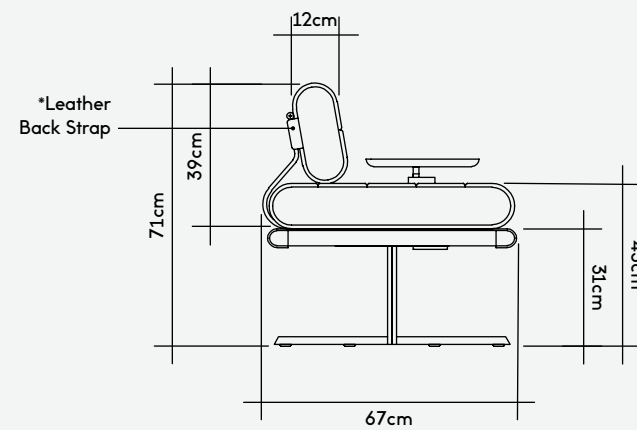

El Raval Sofa

Designer
Yabu Pushelberg

Origin
Austria

Lead Time
Ex-Works Germany
10 - 12 weeks

Transit Time
to Europe
1 - 2 weeks

Transit Time
to North America
4 - 6 weeks

Foam Interior
Fire retardant foam
available upon request

[Configure at
manofparts.com](https://manofparts.com)

Product Specifications

Sofa
Dimensions 170cm W x 67cm D x 82cm H
Seat Height 43cm
Weight 56kg
Customer's Own Material 3.6m
Customer's Own Leather 11m²

Packaged Dimensions 180cm W x 99cm D x 60cm H
Packaging Type Cardboard
Packaged Weight 69kg

Swivel Side Table
Dimensions 30cm W x 24cm D x 30cm H

Finishes

Upholstery Leather or Fabric*
*Fabric versions require a leather back strap for added support

Back Strap Amelia Street - Dark Brown 2355 (pg. 59)
Amelia Street - Anthracite 2351 (pg. 59)

Base

Frame

Pricing	Unupholstered	COM/L	British Standard Interior Foam*
Sofa + Side Table	€ 11.410	+10%	+5%

*Interliner - 5% surcharge for all the textiles that are not BS Certified/BS Treated