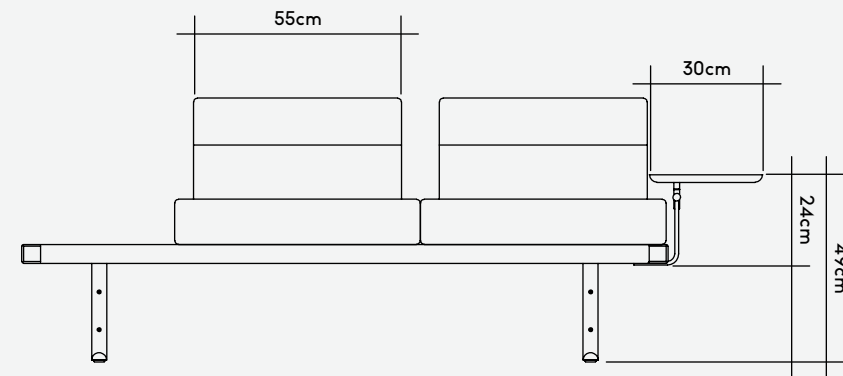

El Raval Sofa

Designer
Yabu Pushelberg

Origin
Austria

Lead Time
Ex-Works Germany
10 - 12 weeks

Transit Time
to Europe
1 - 2 weeks

Transit Time
to North America
4 - 6 weeks

Foam Interior
Fire retardant foam
available upon request

[Configure at
manofparts.com](https://manofparts.com)

Product Specifications

Sofa
Dimensions 170cm W x 67cm D x 82cm H
Seat Height 43cm
Weight 56kg
Customer's Own Material 3.6m
Customer's Own Leather 11m²

Packaged Dimensions 180cm W x 99cm D x 60cm H
Packaging Type Cardboard
Packaged Weight 69kg

Swivel Side Table
Dimensions 30cm W x 24cm D x 30cm H

Finishes

Upholstery Leather or Fabric*
*Fabric versions require a leather back strap for added support

Back Strap Amelia Street - Dark Brown 2355 (pg. 59)
Amelia Street - Anthracite 2351 (pg. 59)

Base

Frame

Pricing	Unupholstered	COM/L	British Standard Interior Foam*
Sofa + Side Table	€ 11.410	+10%	+5%

*Interliner - 5% surcharge for all the textiles that are not BS Certified/BS Treated