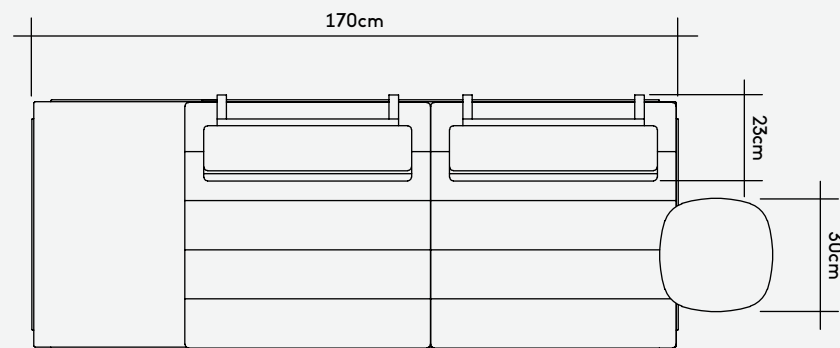

El Raval Sofa
by Yabu Pushelberg

MAN OF PARTS

El Raval Sofa

Designer
Yabu Pushelberg

Origin
Austria

Lead Time
Ex-Works Germany
10 - 12 weeks

Transit Time
to Europe
1 - 2 weeks

Transit Time
to North America
4 - 6 weeks

Foam Interior
Fire retardant foam
available upon request

[Configure at
manofparts.com](https://manofparts.com)

Product Specifications

Sofa
Dimensions 170cm W x 67cm D x 82cm H
Seat Height 43cm
Weight 56kg
Customer's Own Material 3.6m
Customer's Own Leather 11m²

Packaged Dimensions 180cm W x 99cm D x 60cm H
Packaging Type Cardboard
Packaged Weight 69kg

Swivel Side Table
Dimensions 30cm W x 24cm D x 30cm H

Finishes

Upholstery Leather or Fabric*
**Fabric versions require a leather back strap for added support*