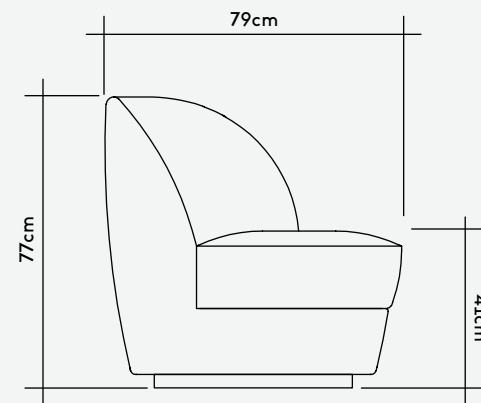

Endrest Element Long