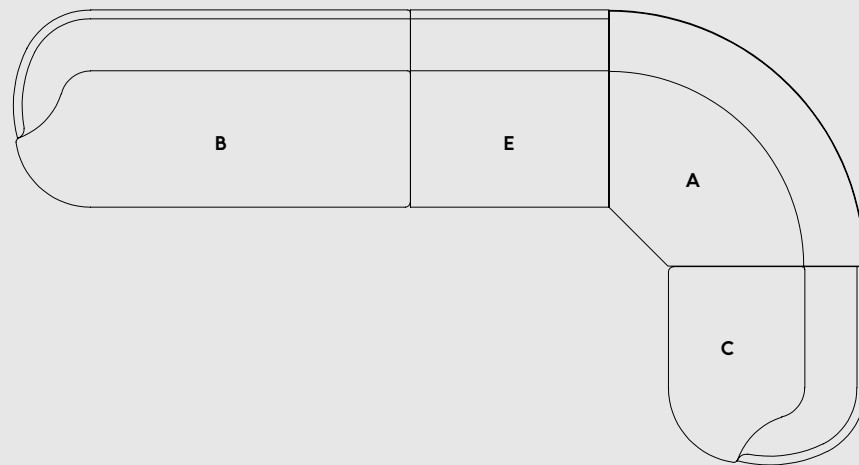

Lombard Street Select Configurations

Legend

- A Corner Element
- B Endrest Element Long Left/Right
- C Endrest Element Short Left/Right
- D Middle Element Long
- E Middle Element Short