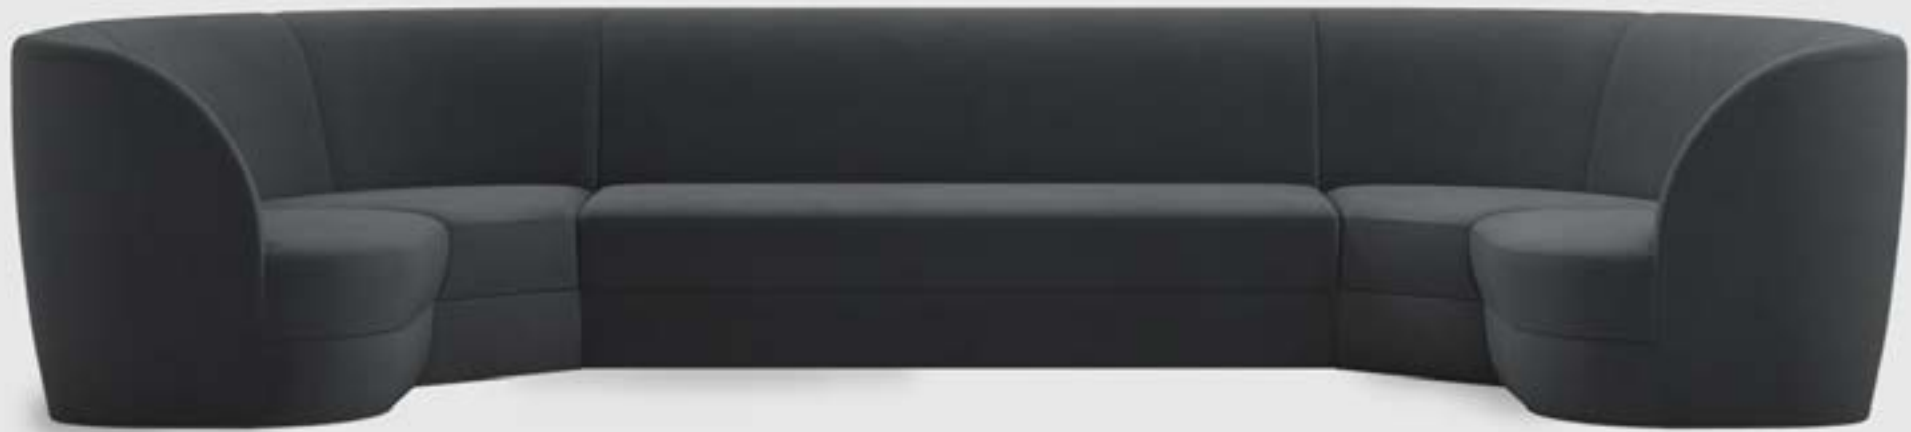

Lombard Street U Sectional Five
by Yabu Pushelberg

MAN OF PARTS