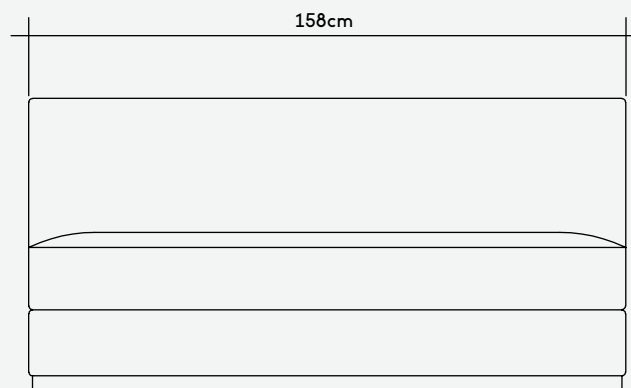

Middle Element Long