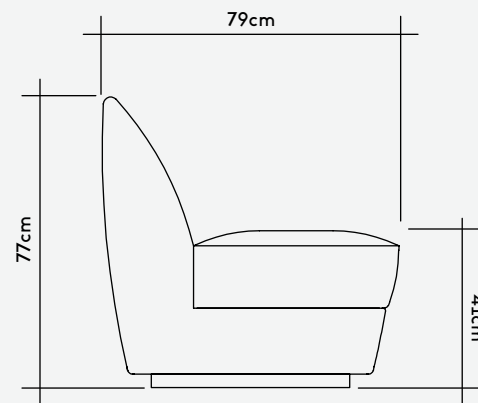

Middle Element Long