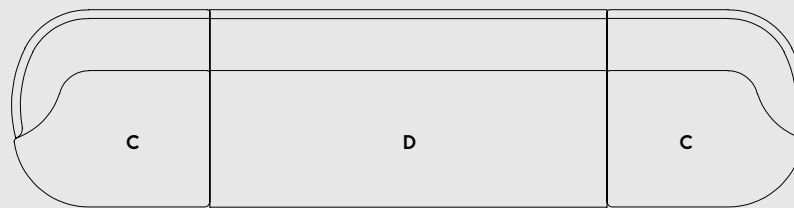

Lombard Street Straight Two
by Yabu Pushelberg

MAN OF PARTS

Lombard Street Straight Three
by Yabu Pushelberg

MAN OF PARTS

Lombard Street V Sectional Three
by Yabu Pushelberg

MAN OF PARTS

Lombard Street L Sectional Four
by Yabu Pushelberg

MAN OF PARTS

Lombard Street U Sectional Five
by Yabu Pushelberg

MAN OF PARTS

Lombard Street Select Configurations

Legend

- A Corner Element
- B Endrest Element Long Left/Right
- C Endrest Element Short Left/Right
- D Middle Element Long
- E Middle Element Short

[Configure at
manoparts.com](https://manoparts.com)

[View Custom
Registry](#)

Product Specifications

Corner Element	
Dimensions	102cm W x 102cm D x 77cm H
Seat Height	41cm
Weight	66kg
Customer's Own Material	3.9m
Customer's Own Leather	9m ²

Packaged Dimensions	171 cm W x 90 cm D x 87 cm
Packaging Type	Cardboard
Packaged Weight	76kg

Finishes

Upholstery	Fabric or Leather
------------	-------------------

Pricing	Unupholstered	COM/L	British Standard Interior Foam*
Corner Element	€ 4.200	+10%	+5%