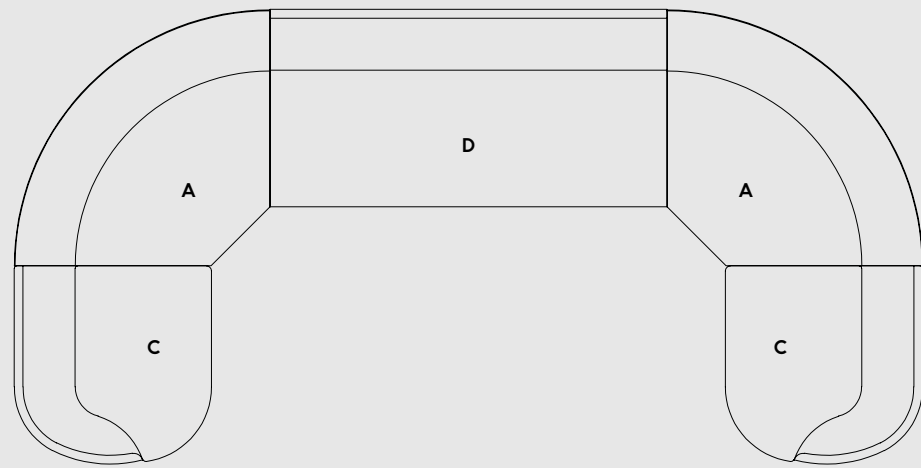

Lombard Street Select Configurations

Legend

- A Corner Element
- B Endrest Element Long Left/Right
- C Endrest Element Short Left/Right
- D Middle Element Long
- E Middle Element Short