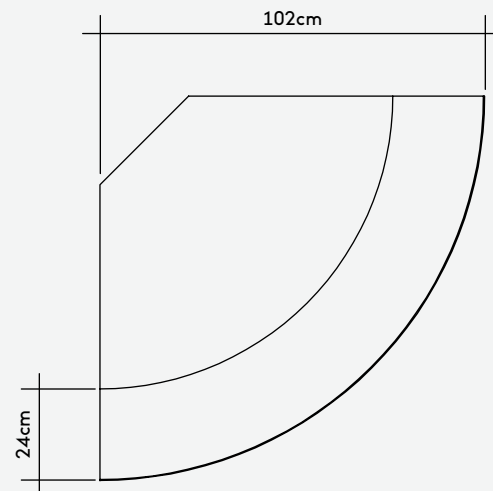

Lombard Street

Designer
Yabu Pushelberg

Origin
Austria

Lead Time
Ex-Works Germany
10-12 weeks

Transit Time
to Europe
1 - 2 weeks

Transit Time
to North America
4 - 6 weeks

Foam Interior
Fire retardant foam
available upon request

[Configure at
manoparts.com](https://manoparts.com)

[View Custom
Registry](#)

Product Specifications

Corner Element	
Dimensions	102cm W x 102cm D x 77cm H
Seat Height	41cm
Weight	66kg
Customer's Own Material	3.9m
Customer's Own Leather	9m²

Packaged Dimensions	171 cm W x 90 cm D x 87 cm
Packaging Type	Cardboard
Packaged Weight	76kg

Finishes

Upholstery	Fabric or Leather

Pricing	Unupholstered	COM/L	British Standard Interior Foam*
Corner Element	€ 4.200	+10%	+5%

*Interliner - 5% surcharge for all the textiles that are not BS Certified/BS Treated

Sectional Pricing Calculation

Module Unupholstered Cost + (COM/L Requirement x Cost/m or m²) = Total Cost

Material	Corner Element
Geneva Avenue	€ 390
Aberdeen Avenue	€ 468
Sumach Street	€ 468
Place de l'Étoile	€ 468
Via de' Tessitori	€ 488
Medina	€ 488
Trollstigen	€ 722
Rue Cambon	€ 741
Dermott Place	€ 761
Bağdat Caddesi	€ 1.151
Ontario Street	€ 2.205
Ameila Avenue	€ 2.745
Seaton Street	€ 3.060