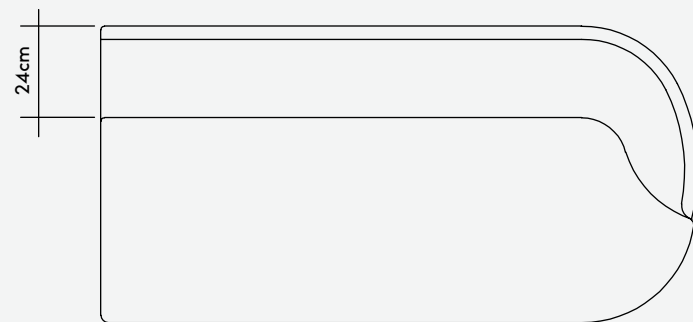

Lombard Street

Designer
Yabu Pushelberg

Origin
Austria

Lead Time
Ex-Works Germany
10 - 12 weeks

Transit Time
to Europe
1 - 2 weeks

Transit Time
to North America
4 - 6 weeks

Foam Interior
Fire retardant foam
available upon request

[Configure at
manofparts.com](https://manofparts.com)

[View Custom
Registry](#)

Product Specifications

Endrest Element Long Left/Right
Dimensions 158cm W x 79cm D x 77cm H
Seat Height 41cm
Weight 73kg
Customer's Own Material 5.8m
Customer's Own Leather 13m²

Packaged Dimensions 171cm W x 90cm D x 87cm H
Packaging Type Cardboard
Packaged Weight 84kg

Endrest Element Short Left/Right
Dimensions 79cm W x 79cm D x 77cm H
Seat Height 41cm
Weight 38kg
Customer's Own Material 3.9m
Customer's Own Leather 9m²

Packaged Dimensions 84cm W x 81cm D x 90cm H
Packaging Type Cardboard
Packaged Weight 45kg

Finishes

Upholstery Fabric or Leather

Pricing	Unupholstered	COM/L	British Standard Interior Foam*
Endrest Element Short	€ 3.915	+10%	+5%
Endrest Element Long	€ 5.485	+10%	+5%

*Interliner - 5% surcharge for all the textiles that are not BS Certified/BS Treated

Sectional Pricing Calculation

Module Unupholstered Cost + (COM/L Requirement x Cost/m or m²) = Total Cost

Material	Short Endrest Element	Long Endrest Element
Geneva Avenue	€ 390	€ 580
Aberdeen Avenue	€ 468	€ 696
Sumach Street	€ 468	€ 696
Place de l'Étoile	€ 468	€ 696
Via de' Tessitori	€ 488	€ 725
Medina	€ 488	€ 725
Trollstigen	€ 722	€ 1.073
Rue Cambon	€ 741	€ 1.102
Dermott Place	€ 761	€ 1.131
Bağdat Caddesi	€ 1.151	€ 1.711
Ontario Street	€ 2.205	€ 3.185
Ameila Avenue	€ 2.745	€ 3.965
Seaton Street	€ 3.060	€ 4.420