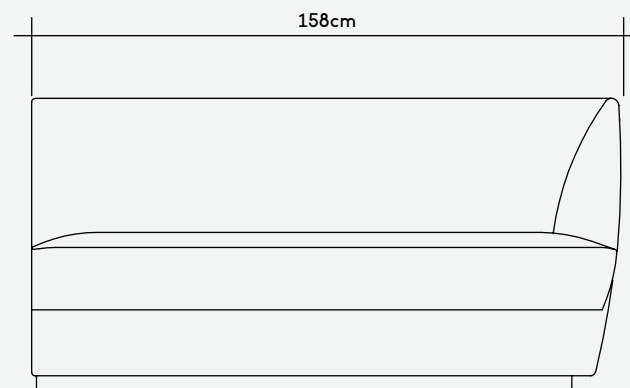

Endrest Element Long