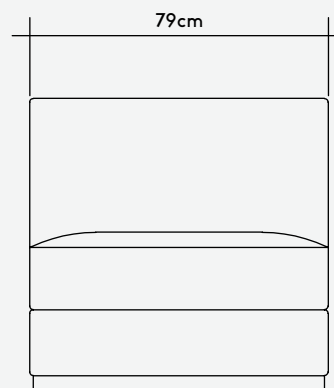

Middle Element Short