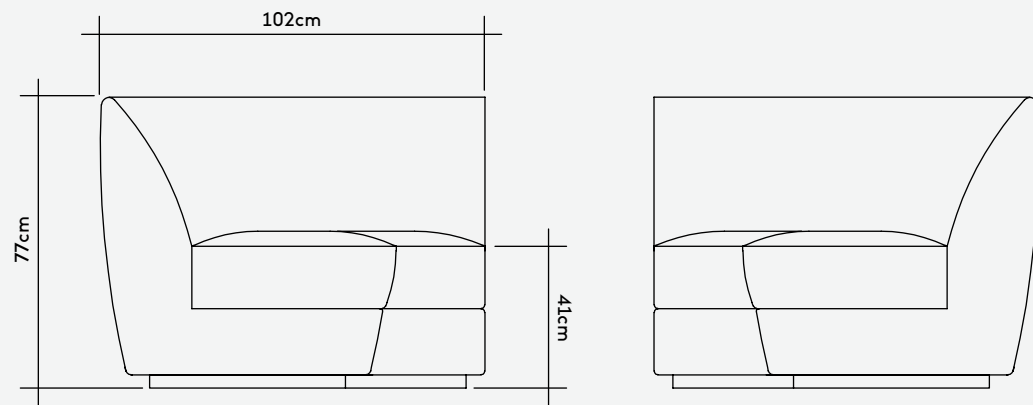

MAN OF PARTS

Lombard Street U Sectional Five
by Yabu Pushelberg

MAN OF PARTS

Lombard Street Select Configurations

Legend

- A Corner Element
- B Endrest Element Long Left/Right
- C Endrest Element Short Left/Right
- D Middle Element Long
- E Middle Element Short

[Configure at
manoparts.com](https://manoparts.com)

[View Custom
Registry](#)

Product Specifications

Corner Element	
Dimensions	102cm W x 102cm D x 77cm H
Seat Height	41cm
Weight	66kg
Customer's Own Material	3.9m
Customer's Own Leather	9m ²

Packaged Dimensions	171 cm W x 90 cm D x 87 cm
Packaging Type	Cardboard
Packaged Weight	76kg

Finishes

Upholstery	Fabric or Leather
------------	-------------------

Pricing	Unupholstered	COM/L	British Standard Interior Foam*
Corner Element	€ 4.200	+10%	+5%

Foam Interior
Fire retardant foam
available upon request

[Configure at
manofparts.com](https://manofparts.com)

[View Custom
Registry](#)

Product Specifications

Endrest Element Long Left/Right
 Dimensions 158cm W x 79cm D x 77cm H
 Seat Height 41cm
 Weight 73kg
 Customer's Own Material 5.8m
 Customer's Own Leather 13m²