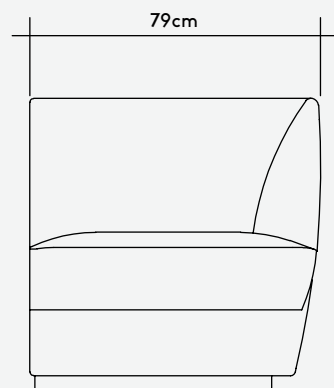

Endrest Element Short