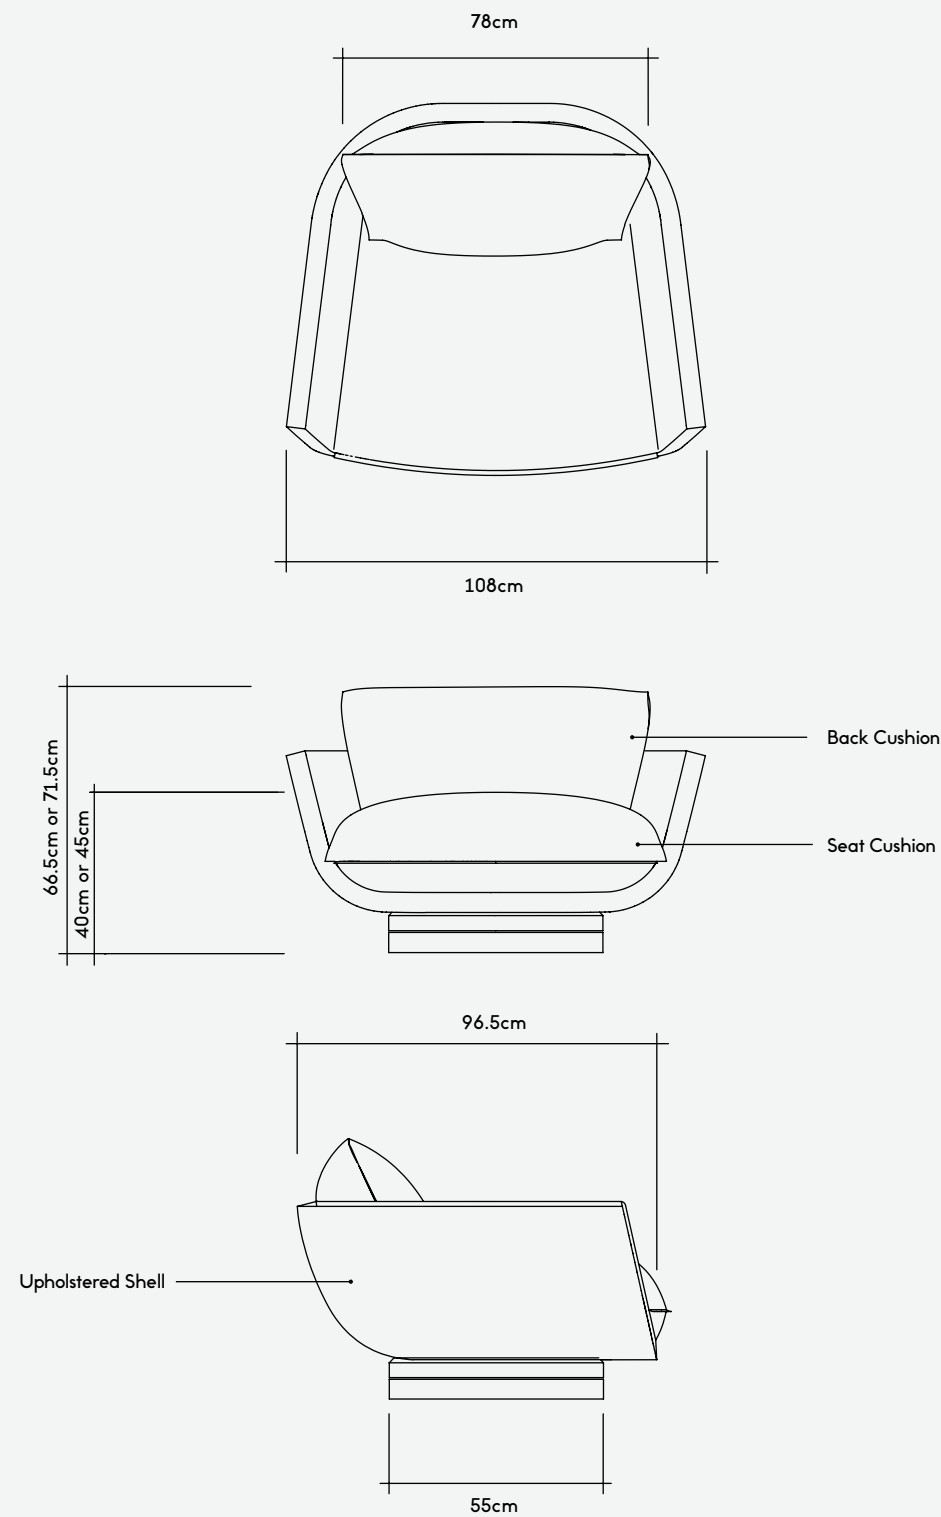

Rua Ipanema

Designer
Yabu Pushelberg

Origin
Italy

Lead Time
Ex-Works Germany
8 - 10 weeks

Transit Time
to Europe
2 - 3 weeks

Transit Time
to North America
4 - 6 weeks

Foam Interior
M1 Fire Retardant Foam
Other foam types are
available upon request

Configure at
manofparts.com

Product Specifications

Lounge Chair	
Dimensions	108cm W x 96.5cm D x 66.5cm H
Seat Height	40cm
Weight	46kg
Customer's Own Material	Shell: 3.9m² / Seat & back cushion: 3.4m²
Customer's Own Leather	Shell: 5m² / Seat & back cushion: 4.6m²

Packaged Dimensions	130cm W x 120cm D x 85cm H
Package Type	Cardboard
Packaged Weight	95kg

Extra-Height Lounge Chair	
Dimensions	108cm W x 96.5cm D x 71.5cm H
Seat Height	45cm
Weight	46kg
Customer's Own Material	Shell: 3.9m² / Seat & back cushion: 3.4m²
Customer's Own Leather	Shell: 5m² / Seat & back cushion: 4.6m²

Packaged Dimensions	130cm W x 120cm D x 85cm H
Packaging Type	Cardboard
Packaged Weight	95kg

Lumbar Cushion	
Dimensions	*now included 65cm W x 20cm H
Customer's Own Material	0.7m²
Customer's Own Leather	1m²

Optional Square Toss Cushion	
Dimensions	45cm W x 45cm H
Customer's Own Material	0.7m²
Customer's Own Leather	1m²

Finishes

Upholstery   Fabric or Leather
Shell and cushions can be upholstered differently

Base

Pricing	Unupholstered	COM/L	British Standard Interior Foam
Lounge Chair	€ 2.820	+10%	Now included
Extra Height Lounge Chair	€ 3.000	+10%	Now included
Optional Square Toss Cushion	€ 130	+10%	Now included