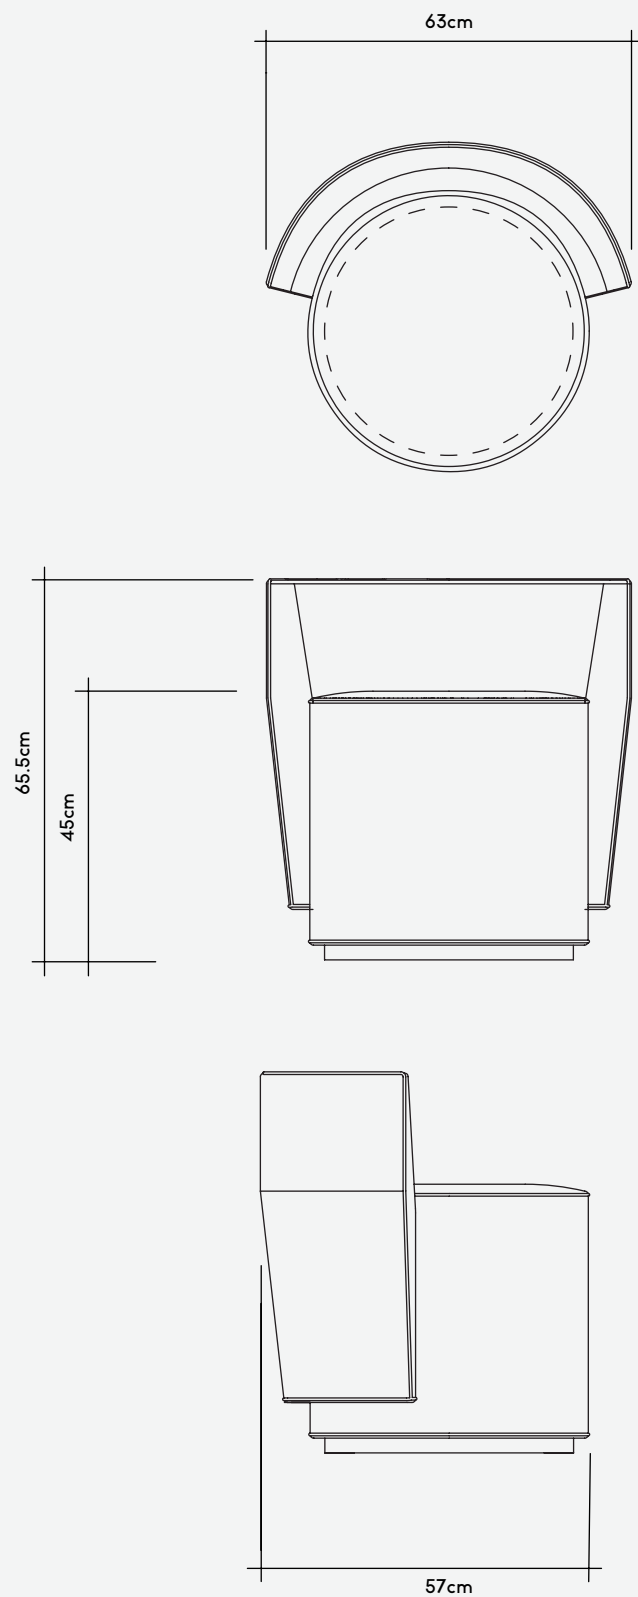

Bond Street
By Yabu Pushelberg

MAN OF PARTS

Bond Street

Designer
Yabu Pushelberg

Origin
Italy

Lead Time
Ex-Works Germany
6 - 8 weeks

Transit Time
to Europe
1 - 2 weeks

Transit Time
to North America
4 - 6 weeks

Foam Interior
M1 Retardant Foam
Other foam types are available upon request

Configure at
manofparts.com

Product Specifications

Lounge Chair	
Dimensions	63cm W x 57cm D x 65.5cm H
Seat Height	45cm H
Weight	44.5kg
Customer's Own Material	Back: 1.1m / Seat: 1.3m
Customer's Own Leather	Back: 2.2m ² / Seat: 2.6m ²
Packaged Dimensions	76cm W x 76cm D x 93cm H
Packaging Type	Cardboard
Packaged Weight	75kg

MAN OF PARTS